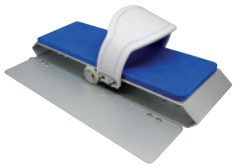

40%
LIGHTER THAN
STAINLESS
STEEL

**ALUMINUM
ANODISED
STRUCTURE**

INNOVATION

Its new structure **6063 T6 anodized aluminum** allows it to display a featherweight of **14,9kg**, ideal for **pool entrances and exits**, while ensuring perfect rigidity. Coupled with its wide feet and silicone suction cups, the WR3 AIR is easy and reassuring to use.

Its multiple adjustments of the feet, the saddle and the handlebars, as well as its pedals with variable resistance make them resolutely versatile.

AQUA DOUBLE SPEED PEDALS

+54%
RESISTANCE

Designed with a flap under the pedal to create additional resistance. Pedal closed, you have a soft resistance for warm up, open the flap and double the intensity. Customize your workout with this unique pedal.

BAREFOOT USE

Its foam covers the pedal as well as the inside of the strap to limit the irritations, even during intense efforts.

EXPRESS DRAINAGE

Innovative system of targeted perforations allowing the structure to fill or empty water in a few seconds. Combined with its light weight, the entrances and exits of pools are extremely easy.

MULTI-POSITION HANDLEBAR

Its studied design and its multiple settings offer many positions depending on the exercises. Its 45° angle allows a more upright sitting to relieve lumbar pain.

SACRIFICIAL ANODE