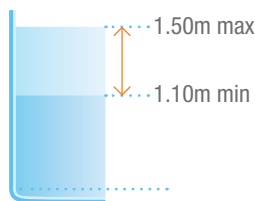

MULTI-POSITION HANDLEBAR

Its studied design and its multiple settings offer many positions depending on the exercises. Its 45° angle allows a more upright sitting to relieve lumbar pain.

SACRIFICIAL ANODE

ERGONOMICS FOR ALL

ALL POOLS

Quality	Aluminum Tech T6
Finition	Anodizing 15µm
Dimensions closed	L 99 cm x l 55.90 cm x H 113.70 cm
Weight	14,9 kg
Water Depth	1.10 m to 1.50 m
Warranty	2 years metal parts / 6 months wear parts
Ref	WX-WR3A