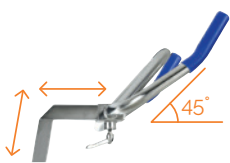

40%
LIGHTER THAN
STAINLESS
STEEL

**ALUMINUM
ANODISED
STRUCTURE**

INNOVATION

Its new structure **6063 T6 anodized aluminum** allows it to display a featherweight of **14,9kg**, ideal for **pool entrances and exits**, while ensuring perfect rigidity. Coupled with its wide feet and silicone suction cups, the WR3 AIR is easy and reassuring to use.

Its multiple adjustments of the feet, the saddle and the handlebars, as well as its pedals with variable resistance make them resolutely versatile.

AQUA DOUBLE SPEED PEDALS

+54%
RESISTANCE

Designed with a flap under the pedal to create additional resistance. Pedal closed, you have a soft resistance for warm up, open the flap and double the intensity. Customize your workout with this unique pedal.

BAREFOOT USE

Its foam covers the pedal as well as the inside of the strap to limit the irritations, even during intense efforts.

EXPRESS DRAINAGE

Innovative system of targeted perforations allowing the structure to fill or empty water in a few seconds. Combined with its light weight, the entrances and exits of pools are extremely easy.

ERGONOMICS FOR ALL

ALL POOLS

Quality	Aluminum Tech T6
Finition	Anodizing 15µm
Dimensions closed	L 99 cm x l 55.90 cm x H 113.70 cm
Weight	14,9 kg
Water Depth	1.10 m to 1.50 m
Warranty	2 years metal parts / 6 months wear parts
Ref	WX-WR3A