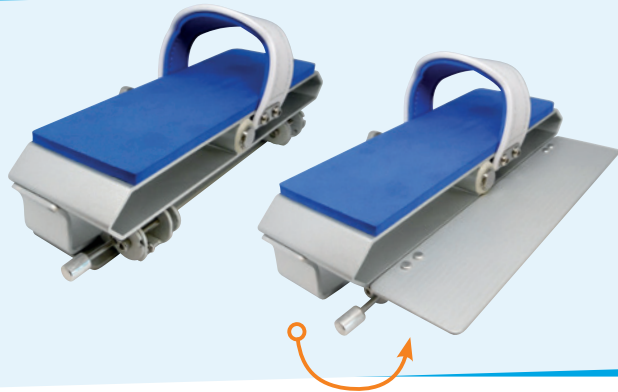

40%
LIGHTER THAN
STAINLESS
STEEL

**ALUMINUM
ANODISED
STRUCTURE**

INNOVATION

Its new structure **6063 T6 anodized aluminum** allows it to display a featherweight of **14,9kg**, ideal for **pool entrances and exits**, while ensuring perfect rigidity. Coupled with its wide feet and silicone suction cups, the WR3 AIR is easy and reassuring to use.

Its multiple adjustments of the feet, the saddle and the handlebars, as well as its pedals with variable resistance make them resolutely versatile.

AQUA DOUBLE SPEED PEDALS

+54%
RESISTANCE

Designed with a flap under the pedal to create additional resistance. Pedal closed, you have a soft resistance for warm up, open the flap and double the intensity. Customize your workout with this unique pedal.

BAREFOOT USE

Its foam covers the pedal as well as the inside of the strap to limit the irritations, even during intense efforts.

EXPRESS DRAINAGE

Innovative system of targeted perforations allowing the structure to fill or empty water in a few seconds. Combined with its light weight, the entrances and exits of pools are extremely easy.

MULTI-POSITION HANDLEBAR

Its studied design and its multiple settings offer many positions depending on the exercises. Its 45° angle allows a more upright sitting to relieve lumbar pain.

SACRIFICIAL ANODE