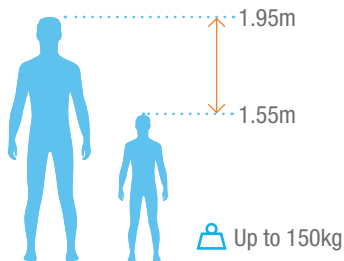

MULTI-POSITION HANDLEBAR

Its studied design and its multiple settings offer many positions depending on the exercises. Its 45° angle allows a more upright sitting to relieve lumbar pain.

SACRIFICIAL ANODE

ERGONOMICS FOR ALL

ALL POOLS

Quality	Aluminum Tech T6
Finition	Anodizing 15µm
Dimensions closed	L 99 cm x l 55.90 cm x H 113.70 cm
Weight	14,9 kg
Water Depth	1.10 m to 1.50 m
Warranty	2 years metal parts / 6 months wear parts
Ref	WX-WR3A